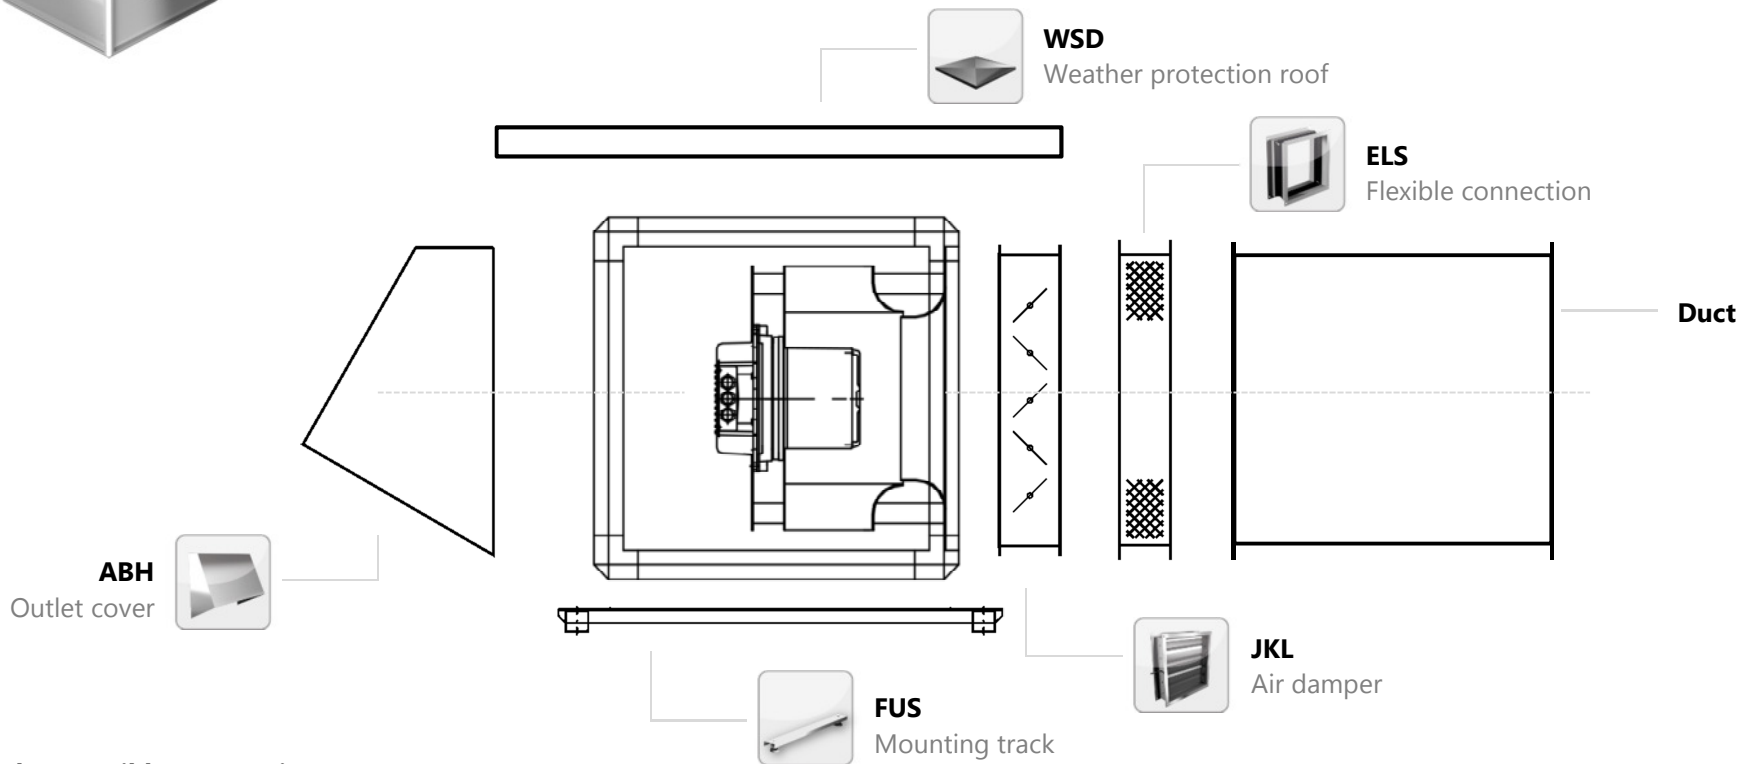

Outdoor installation

of the EC-Unobox with axial air direction.
Mounting hardware is **not** included!

Another possible accessories:

BT
Service door

SV
Side covering

BG
Protection guard

GS
ON/OFF-switch

POT 1
Control unit
(stepless)

POT 2
Control unit
(stepless)

POT 3
Control unit
(3-step)

MTC
Control unit
(0-10V)